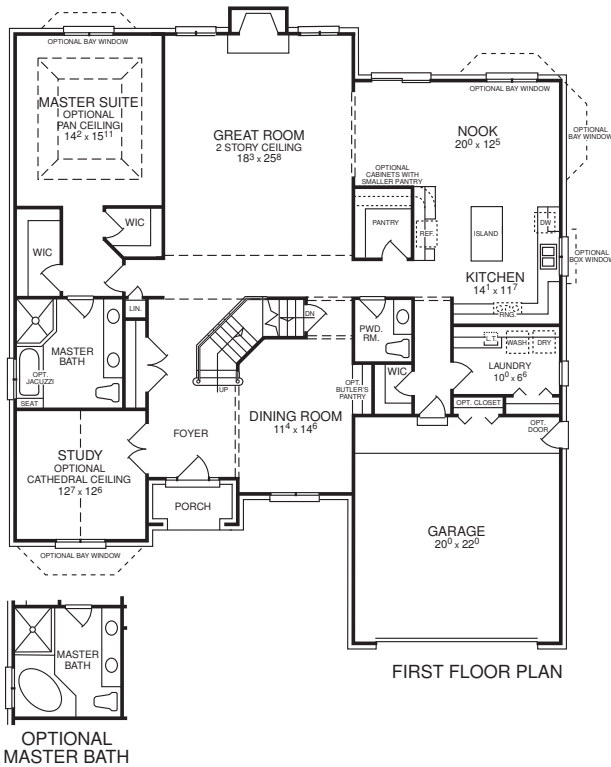

# The FIELDSTONE

Elevation A

Approx. 3300 Sq. Ft.

Base Price \$ \_\_\_\_\_

Muttin Bars Are Optional

Custom Homes by  
**EXCEL HOMES**

Model Phone  
1-586-948-3205  
Model Hours 1-6 Daily  
Closed Thursday

Elevation B

Elevation C