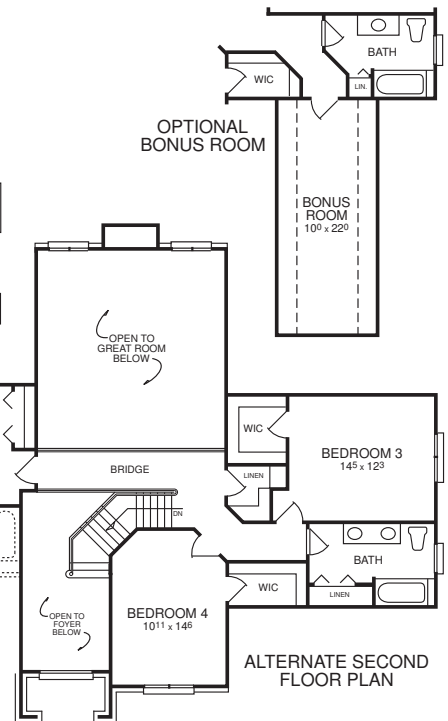

# The FIELDSTONE

Elevation A

Approx. 3300 Sq. Ft.

Base Price \$ \_\_\_\_\_

Muttin Bars Are Optional

Custom Homes by  
**EXCEL HOMES**

Model Phone  
1-586-948-3205  
Model Hours 1-6 Daily  
Closed Thursday

Elevation B

Elevation C