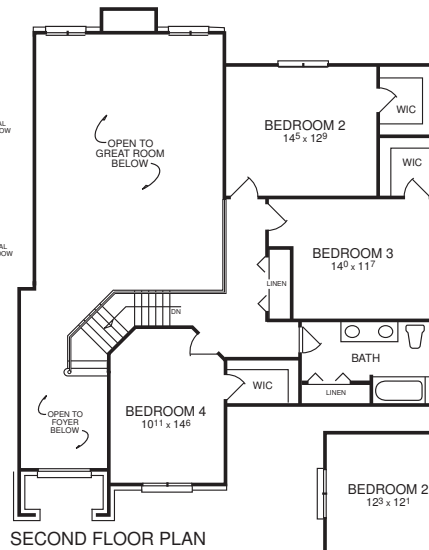

# The FIELDSTONE

Elevation A

Approx. 3300 Sq. Ft.

Base Price \$ \_\_\_\_\_

Muttin Bars Are Optional

Custom Homes by  
**EXCEL HOMES**

Model Phone  
1-586-948-3205  
Model Hours 1-6 Daily  
Closed Thursday

Elevation B

Elevation C